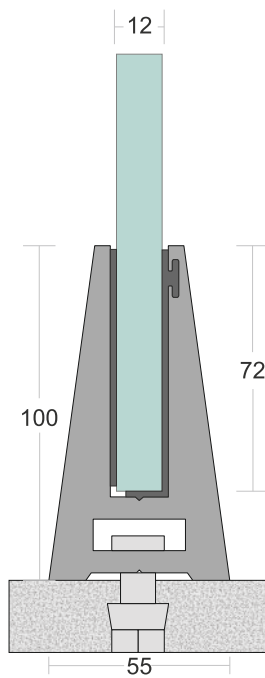

TYPE :	Bracket System
USE :	Indoor & Outdoor
MOUNT :	Top
MATERIAL :	Aluminium Alloy 6063 - T6
GLASS HEIGHT :	970mm (max)
GLASS THICKNESS :	12mm
FINISH :	Powder Coat | Wood Coat
LENGTH :	60mm/pcs

EASY INSTALLATION

EASY CLEANING

MAINTENANCE FREE

100% RECYCLABLE

WEATHER PROOF

CORROSION RESISTANCE