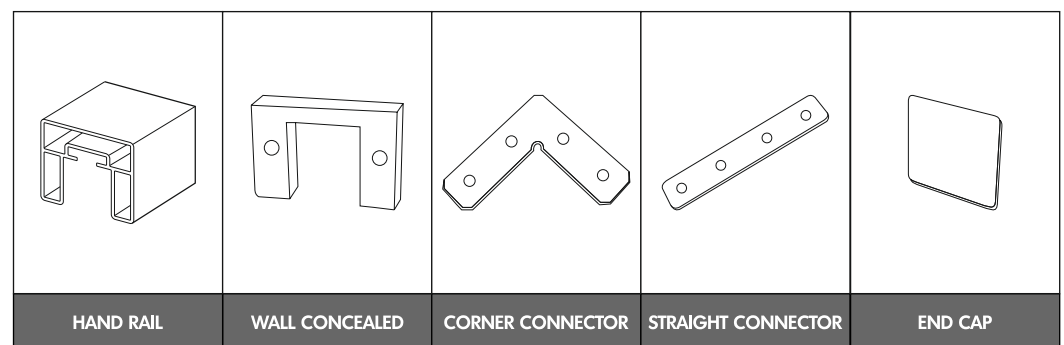

HANDRAIL & ACCESSORIES

HR-18 (65X40mm)

HR-19 (60X40mm)

HR-21 (45X45mm)LED

HR-22 (46X40mm)

FINISHES

AVAILABLE FINISHES

C-5