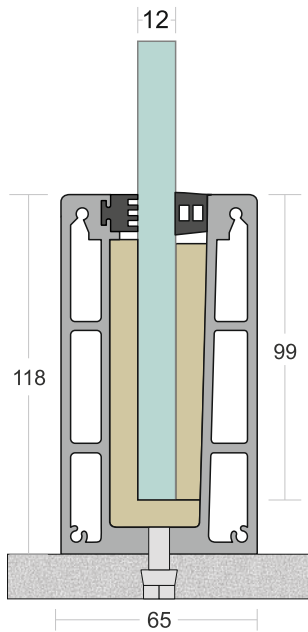

TYPE :	Continuos Profile System
USE :	Indoor & Outdoor
MOUNT :	Top | Concealed
MATERIAL :	Aluminium Alloy 6063 - T6
GLASS HEIGHT :	1100mm (max)
GLASS THICKNESS :	12mm to 17.52mm
FINISH :	Powder Coat | Wood Coat
LENGTH :	12ft | 16ft

EASY INSTALLATION

EASY CLEANING

MAINTENANCE FREE

100% RECYCLABLE

WEATHER PROOF

CORROSION RESISTANCE