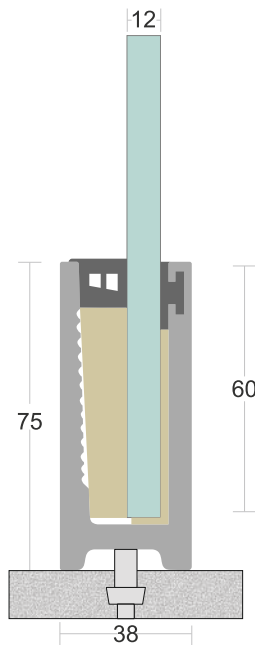

TYPE :	Continuous Profile System
USE :	Indoor & Outdoor
MOUNT :	Top | Concealed
MATERIAL :	Aluminium Alloy 6063 - T6
GLASS HEIGHT :	970mm (max)
GLASS THICKNESS :	12mm
FINISH :	Powder Coat | Wood Coat
LENGTH :	12ft | 16ft

EASY INSTALLATION

EASY CLEANING

MAINTENANCE FREE

100% RECYCLABLE

WEATHER PROOF

CORROSION RESISTANCE