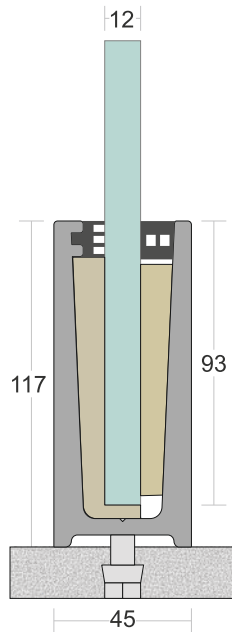

SD 01

| | |
|--------------------------|---------------------------|
| TYPE : | Continuos Profile System |
| USE : | Indoor & Outdoor |
| MOUNT : | Top Concealed Side |
| MATERIAL : | Aluminium Alloy 6063 - T6 |
| GLASS HEIGHT : | 1100mm (max) |
| GLASS THICKNESS : | 12mm to 17.52mm |
| FINISH : | Powder Coat Wood Coat |
| LENGTH : | 12ft. 16ft |