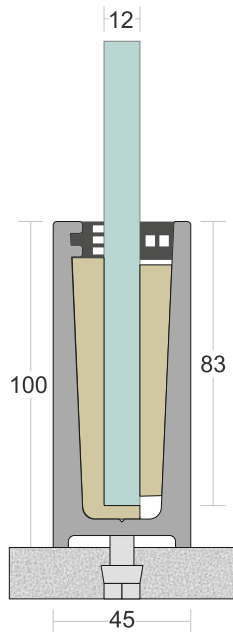

TYPE :	Continuos Profile System
USE :	Indoor & Outdoor
MOUNT :	Top | Concealed
MATERIAL :	Aluminium Alloy 6063 - T6
GLASS HEIGHT :	1100mm (max)
GLASS THICKNESS :	12mm to 15.52mm
FINISH :	Powder Coat | Wood Coat
LENGTH :	12ft | 16ft

EASY INSTALLATION

EASY CLEANING

MAINTENANCE FREE

100% RECYCLABLE

WEATHER PROOF

CORROSION RESISTANCE