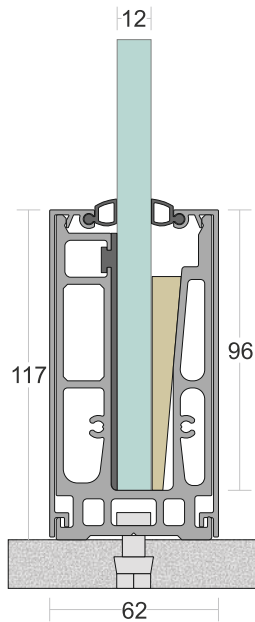

TYPE :	Bracket with Cover System
USE :	Indoor & Outdoor
MOUNT :	Top | Concealed
MATERIAL :	Aluminium Alloy 6063 - T6
GLASS HEIGHT :	970mm (max)
GLASS THICKNESS :	12mm
FINISH :	Powder Coat | Wood Coat
LENGTH :	12ft | 16ft

EASY INSTALLATION

EASY CLEANING

MAINTENANCE FREE

100% RECYCLABLE

WEATHER PROOF

CORROSION RESISTANCE