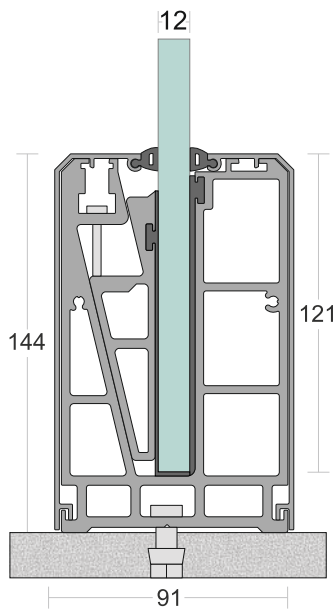

TYPE :	Bracket with Cover System
USE :	Indoor & Outdoor
MOUNT :	Top
MATERIAL :	Aluminium Alloy 6063 - T6
GLASS HEIGHT :	1100mm (max)
GLASS THICKNESS :	12mm
FINISH :	Powder Coat | Wood Coat
LENGTH :	12ft | 16ft

EASY INSTALLATION

MAINTENANCE FREE

WEATHER PROOF

EASY CLEANING

100% RECYCLABLE

CORROSION RESISTANCE