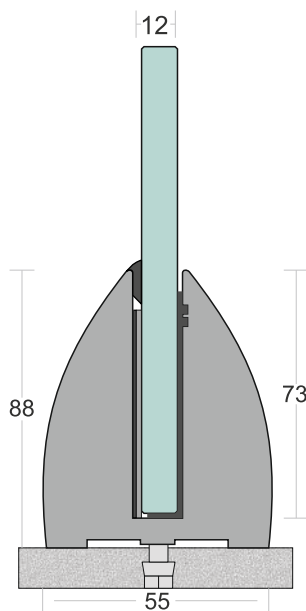

TYPE :	Bracket System
USE :	Indoor & Outdoor
MOUNT :	Top
MATERIAL :	Aluminium Alloy 6063 - T6
GLASS HEIGHT :	970mm (max)
GLASS THICKNESS :	12mm
FINISH :	Powder Coat | Wood Coat
LENGTH :	50mm/pcs

EASY INSTALLATION

EASY CLEANING

MAINTENANCE FREE

100% RECYCLABLE

WEATHER PROOF

CORROSION RESISTANCE