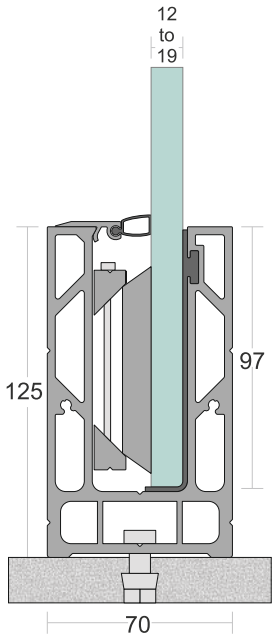

TYPE :	Continuos Profile System
USE :	Indoor & Outdoor
MOUNT :	Top | Side | Concealed
MATERIAL :	Aluminium Alloy 6063 - T6
GLASS HEIGHT :	1100mm (max)
GLASS THICKNESS :	12mm to 19mm
FINISH :	Powder Coat | Wood Coat
LENGTH :	12ft

EASY INSTALLATION
EASY CLEANING

MAINTENANCE FREE
100% RECYCLABLE

WEATHER PROOF
CORROSION RESISTANCE