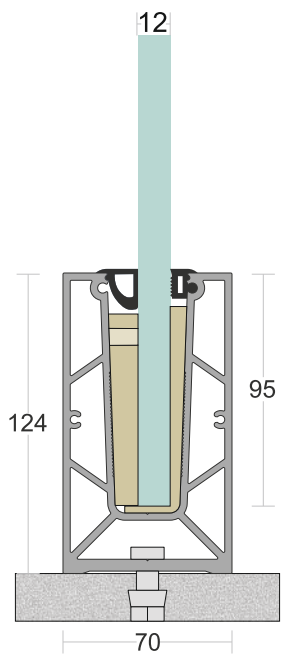

TYPE :	Continuous Profile System
USE :	Indoor & Outdoor
MOUNT :	Top | Concealed
MATERIAL :	Aluminium Alloy 6063 - T6
GLASS HEIGHT :	970mm (max)
GLASS THICKNESS :	12mm to 17.52mm
FINISH :	Powder Coat | Wood Coat
LENGTH :	12ft | 16ft

EASY INSTALLATION
EASY CLEANING

MAINTENANCE FREE
100% RECYCLABLE

WEATHER PROOF
CORROSION RESISTANCE