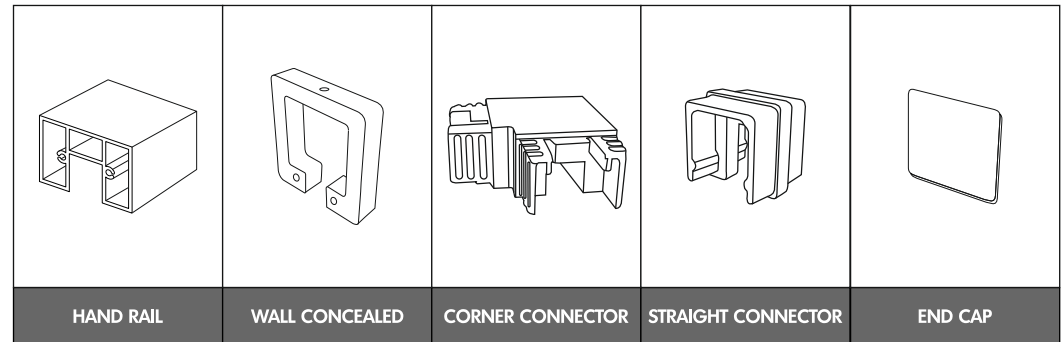

HR-21 (45X45mm)LED