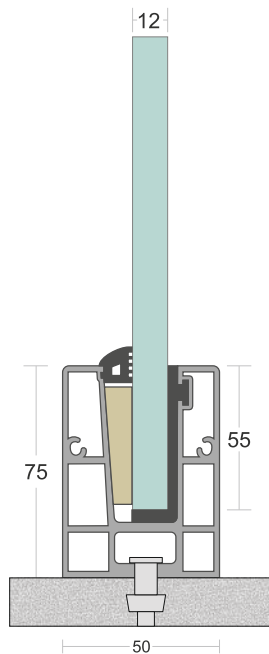

TYPE :	Continuos Profile System
USE :	Indoor & Outdoor
MOUNT :	Top | Concealed
MATERIAL :	Aluminium Alloy 6063 - T6
GLASS HEIGHT :	900mm (max)
GLASS THICKNESS :	12mm
FINISH :	Powder Coat | Wood Coat
LENGTH :	12ft | 16ft

EASY INSTALLATION

EASY CLEANING

MAINTENANCE FREE

100% RECYCLABLE

WEATHER PROOF

CORROSION RESISTANCE