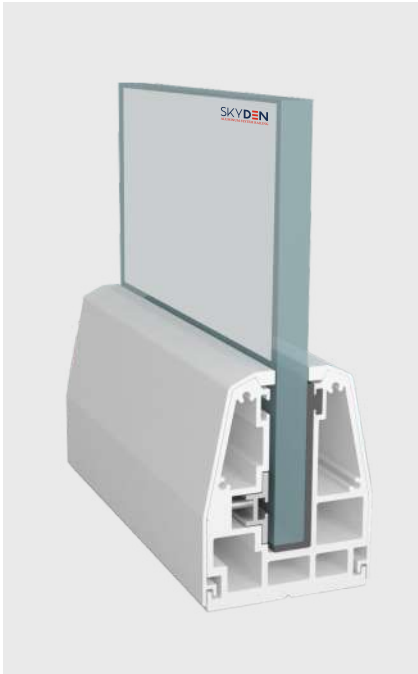

TYPE : Bracket with Cover System

USE : Indoor & Outdoor

MOUNT : Top

MATERIAL : Aluminium Alloy 6063 - T6

GLASS HEIGHT : 970mm (max)

GLASS THICKNESS : 12mm

FINISH : Powder Coat | Wood Coat

LENGTH : 12ft | 16ft

EASY INSTALLATION

EASY CLEANING

MAINTENANCE FREE

100% RECYCLABLE

WEATHER PROOF

CORROSION RESISTANCE