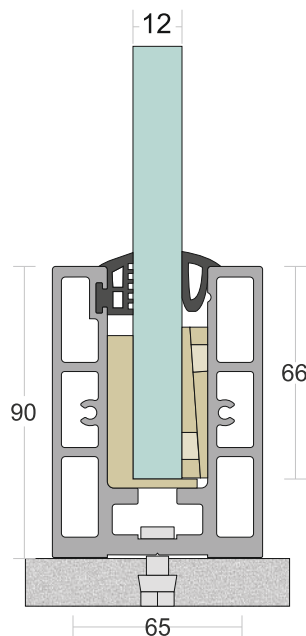

TYPE :	Continuos Profile System
USE :	Indoor & Outdoor
MOUNT :	Top | Concealed
MATERIAL :	Aluminium Alloy 6063 - T6
GLASS HEIGHT :	1100mm (max)
GLASS THICKNESS :	12mm
FINISH :	Powder Coat | Wood Coat
LENGTH :	12ft | 16ft

EASY INSTALLATION

EASY CLEANING

MAINTENANCE FREE

100% RECYCLABLE

WEATHER PROOF

CORROSION RESISTANCE