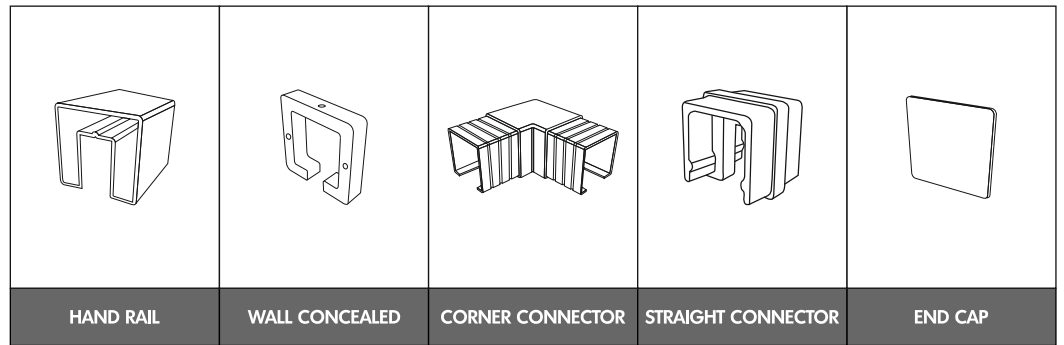

 EASY INSTALLATION

 EASY CLEANING

 MAINTENANCE FREE

 100% RECYCLABLE

 WEATHER PROOF

 CORROSION RESISTANCE

HANDRAIL & ACCESSORIES

HR-01 (50X50mm Square Lite)