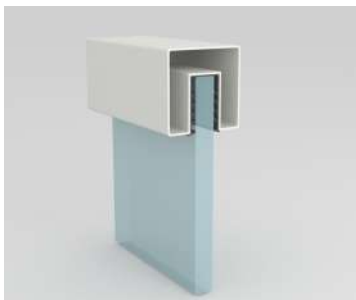

HANDRAIL & ACCESSORIES

HR-10 (50X50mm Heavy)

HAND RAIL	WALL CONCEALED	CORNER CONNECTOR	STRAIGHT CONNECTOR	END CAP