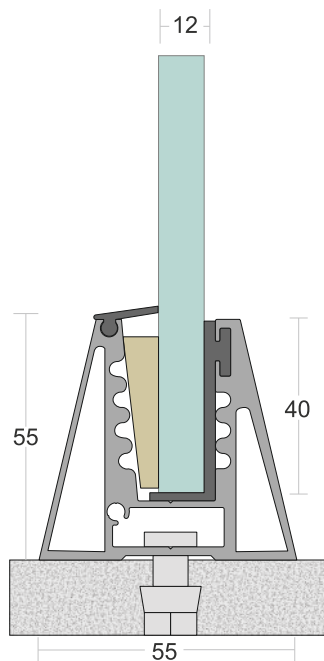

TYPE :	Continuos Profile System
USE :	Indoor & Outdoor
MOUNT :	Top
MATERIAL :	Aluminium Alloy 6063 - T6
GLASS HEIGHT :	970mm (max)
GLASS THICKNESS :	12mm
FINISH :	Powder Coat | Wood Coat
LENGTH :	12ft | 16ft

EASY INSTALLATION

EASY CLEANING

MAINTENANCE FREE

100% RECYCLABLE

WEATHER PROOF

CORROSION RESISTANCE