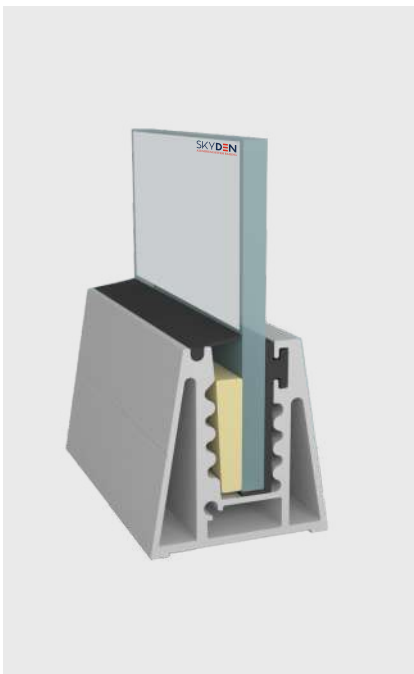

TYPE :	Continuos Profile System
USE :	Indoor & Outdoor
MOUNT :	Top
MATERIAL :	Aluminium Alloy 6063 - T6
GLASS HEIGHT :	970mm (max)
GLASS THICKNESS :	12mm
FINISH :	Powder Coat | Wood Coat
LENGTH :	12ft | 16ft

EASY INSTALLATION

EASY CLEANING

MAINTENANCE FREE

100% RECYCLABLE

WEATHER PROOF

CORROSION RESISTANCE