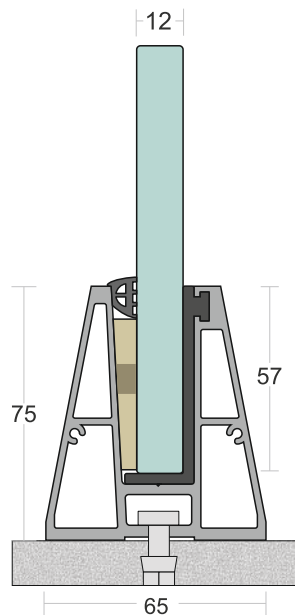

EASY INSTALLATION

EASY CLEANING

MAINTENANCE FREE

100% RECYCLABLE

WEATHER PROOF

CORROSION RESISTANCE

SD 09

| | |
|--------------------------|---------------------------|
| TYPE : | Continuos Profile System |
| USE : | Indoor & Outdoor |
| MOUNT : | Top |
| MATERIAL : | Aluminium Alloy 6063 - T6 |
| GLASS HEIGHT : | 970mm (max) |
| GLASS THICKNESS : | 12mm |
| FINISH : | Powder Coat Wood Coat |
| LENGTH : | 12ft 16ft |