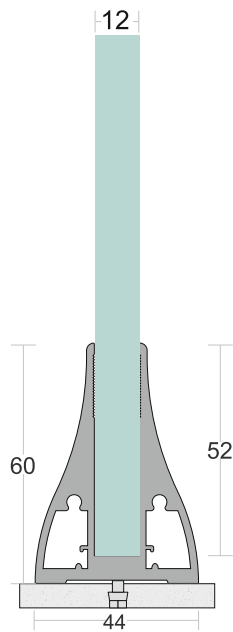

TYPE :	Continuos Profile System
USE :	Indoor & Outdoor
MOUNT :	Top
MATERIAL :	Aluminium Alloy 6063 - T6
GLASS HEIGHT :	970mm (max)
GLASS THICKNESS :	12mm
FINISH :	Powder Coat | Wood Coat
LENGTH :	12ft | 16ft

- EASY INSTALLATION
- EASY CLEANING

- MAINTENANCE FREE
- 100% RECYCLABLE

- WEATHER PROOF
- CORROSION RESISTANCE