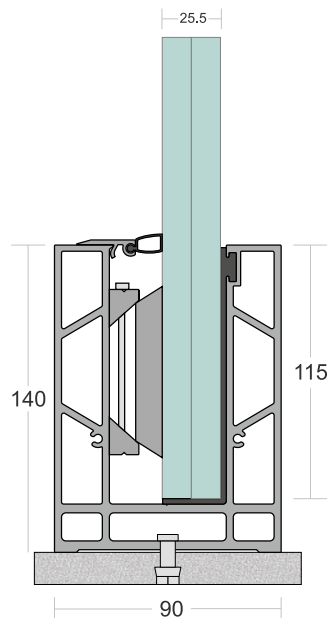

 EASY INSTALLATION

 EASY CLEANING

 MAINTENANCE FREE

 100% RECYCLABLE

 WEATHER PROOF

 CORROSION RESISTANCE

SD 27

| | |
|--------------------------|---------------------------|
| TYPE : | Continuos Profile System |
| USE : | Indoor & Outdoor |
| MOUNT : | Top Concealed |
| MATERIAL : | Aluminium Alloy 6063 - T6 |
| GLASS HEIGHT : | 1100mm (max) |
| GLASS THICKNESS : | 19mm to 25.5mm |
| FINISH : | Powder Coat Wood Coat |
| LENGTH : | 12ft |