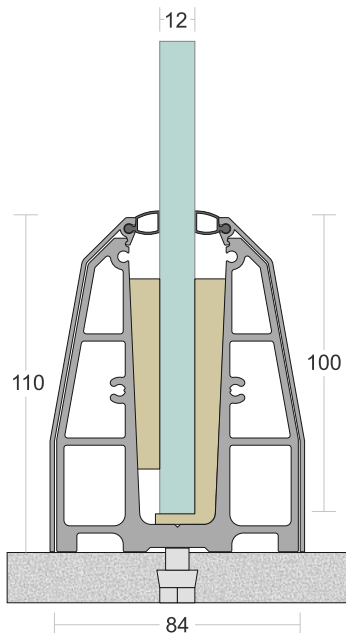

TYPE :	Bracket with Cover System
USE :	Indoor & Outdoor
MOUNT :	Top
MATERIAL :	Aluminium Alloy 6063 - T6
GLASS HEIGHT :	970mm (max)
GLASS THICKNESS :	12mm to 13.52mm
FINISH :	Powder Coat | Wood Coat
LENGTH :	12ft | 16ft

EASY INSTALLATION
EASY CLEANING

MAINTENANCE FREE
100% RECYCLABLE

WEATHER PROOF
CORROSION RESISTANCE