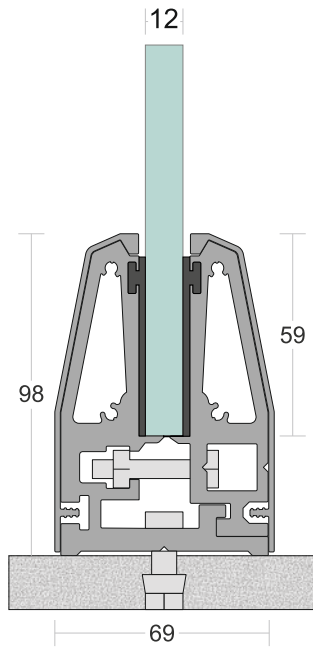

USE : Indoor & Outdoor

MOUNT : Top

MATERIAL : Aluminium Alloy 6063 - T6

GLASS HEIGHT : 970mm (max)

GLASS THICKNESS : 12mm

FINISH : Powder Coat | Wood Coat

LENGTH : 65mm/pcs

EASY INSTALLATION

EASY CLEANING

MAINTENANCE FREE

100% RECYCLABLE

WEATHER PROOF

CORROSION RESISTANCE

SD 03

| | |
|--------------------------|---------------------------|
| TYPE : | Bracket with Cover System |
| USE : | Indoor & Outdoor |
| MOUNT : | Top |
| MATERIAL : | Aluminium Alloy 6063 - T6 |
| GLASS HEIGHT : | 970mm (max) |
| GLASS THICKNESS : | 12mm |
| FINISH : | Powder Coat Wood Coat |
| LENGTH : | 12ft 16ft. |