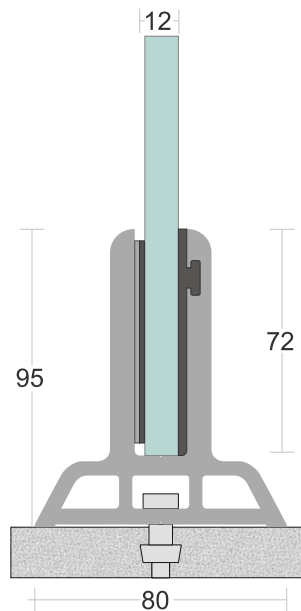

TYPE :	Bracket System
USE :	Indoor & Outdoor
MOUNT :	Top
MATERIAL :	Aluminium Alloy 6063 - T6
GLASS HEIGHT :	970mm (max)
GLASS THICKNESS :	12mm
FINISH :	Powder Coat | Wood Coat
LENGTH :	65mm/pcs

- EASY INSTALLATION
- EASY CLEANING

- MAINTENANCE FREE
- 100% RECYCLABLE

- WEATHER PROOF
- CORROSION RESISTANCE