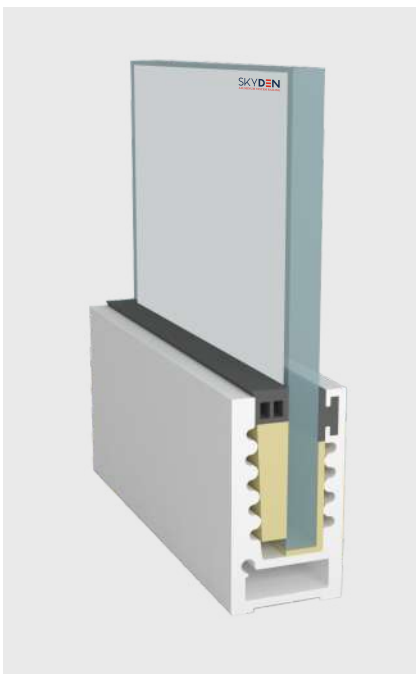

EASY INSTALLATION

EASY CLEANING

MAINTENANCE FREE

100% RECYCLABLE

WEATHER PROOF

CORROSION RESISTANCE

SD 08

| | |
|--------------------------|---------------------------|
| TYPE : | Continuos Profile System |
| USE : | Indoor & Outdoor |
| MOUNT : | Top Concealed |
| MATERIAL : | Aluminium Alloy 6063 - T6 |
| GLASS HEIGHT : | 970mm (max) |
| GLASS THICKNESS : | 12mm |
| FINISH : | Powder Coat Wood Coat |
| LENGTH : | 12ft 16ft |