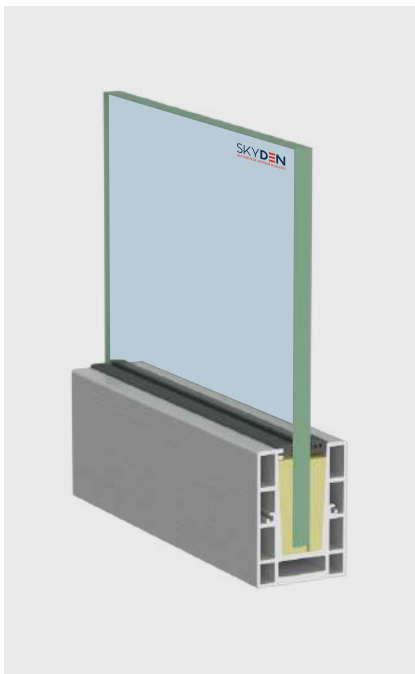

EASY INSTALLATION

EASY CLEANING

MAINTENANCE FREE

100% RECYCLABLE

WEATHER PROOF

CORROSION RESISTANCE

SD 31

| | |
|--------------------------|---------------------------|
| TYPE : | Continuos Profile System |
| USE : | Indoor & Outdoor |
| MOUNT : | Top Concealed |
| MATERIAL : | Aluminium Alloy 6063 - T6 |
| GLASS HEIGHT : | 970mm (max) |
| GLASS THICKNESS : | 12mm to 13.52mm |
| FINISH : | Powder Coat Wood Coat |
| LENGTH : | 12ft 16ft |