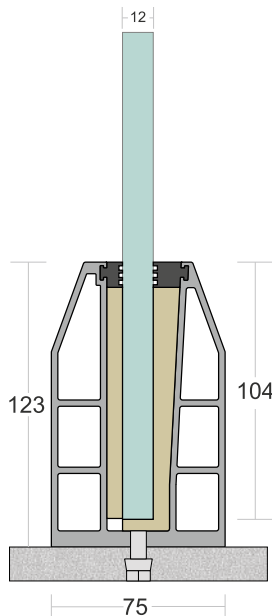

TYPE :	Continuos Profile System
USE :	Indoor & Outdoor
MOUNT :	Top
MATERIAL :	Aluminium Alloy 6063 - T6
GLASS HEIGHT :	1100mm (max)
GLASS THICKNESS :	12mm to 15.52mm
FINISH :	Powder Coat | Wood Coat
LENGTH :	12ft

EASY INSTALLATION

EASY CLEANING

MAINTENANCE FREE

100% RECYCLABLE

WEATHER PROOF

CORROSION RESISTANCE