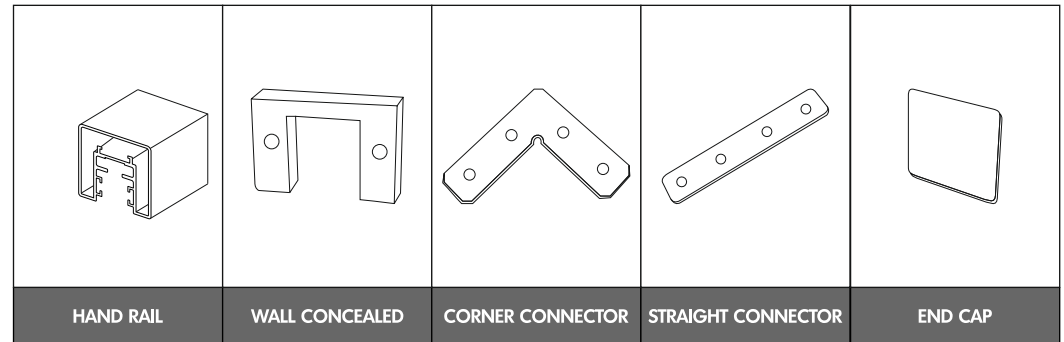

HR-22 (46X40mm)