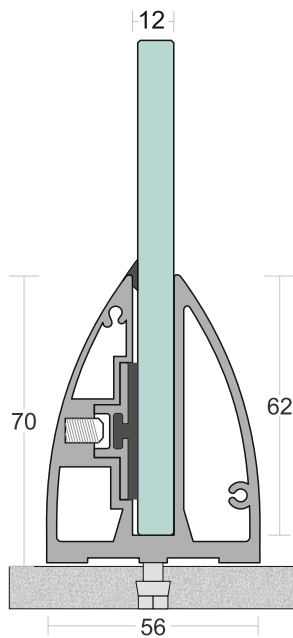

TYPE : Bracket with Side Cap System

USE : Indoor & Outdoor

MOUNT : Top

MATERIAL : Aluminium Alloy 6063 - T6

GLASS HEIGHT : 970mm (max)

GLASS THICKNESS : 12mm

FINISH : Powder Coat | Wood Coat

LENGTH : 65mm/pcs

EASY INSTALLATION

EASY CLEANING

MAINTENANCE FREE

100% RECYCLABLE

WEATHER PROOF

CORROSION RESISTANCE