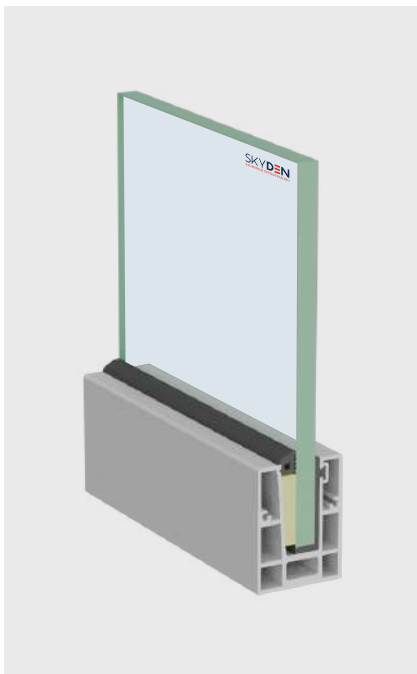

EASY INSTALLATION

EASY CLEANING

MAINTENANCE FREE

100% RECYCLABLE

WEATHER PROOF

CORROSION RESISTANCE

SD 30

| | |
|--------------------------|---------------------------|
| TYPE : | Continuos Profile System |
| USE : | Indoor & Outdoor |
| MOUNT : | Top Concealed |
| MATERIAL : | Aluminium Alloy 6063 - T6 |
| GLASS HEIGHT : | 900mm (max) |
| GLASS THICKNESS : | 12mm |
| FINISH : | Powder Coat Wood Coat |
| LENGTH : | 12ft 16ft |