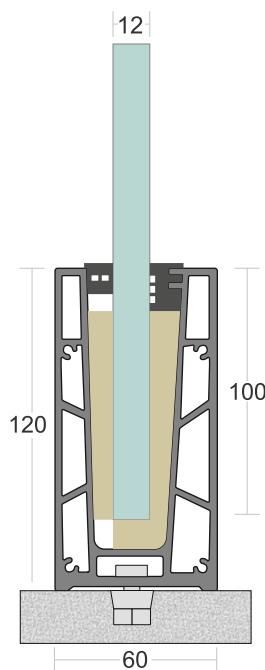

TYPE :	Continuos Profile System
USE :	Indoor & Outdoor
MOUNT :	Top | Concealed | Side
MATERIAL :	Aluminium Alloy 6063 - T6
GLASS HEIGHT :	1100mm (max)
GLASS THICKNESS :	12mm to 17.52mm
FINISH :	Powder Coat | Wood Coat
LENGTH :	12ft | 16ft

EASY INSTALLATION

EASY CLEANING

MAINTENANCE FREE

100% RECYCLABLE

WEATHER PROOF

CORROSION RESISTANCE