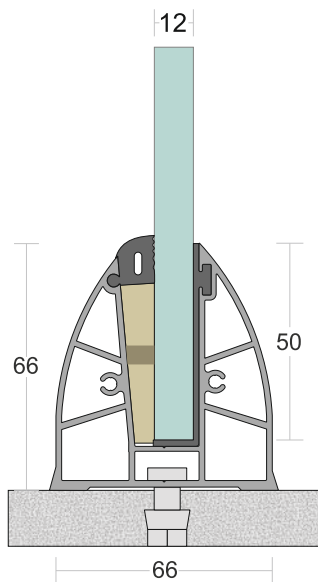

EASY INSTALLATION

EASY CLEANING

MAINTENANCE FREE

100% RECYCLABLE

WEATHER PROOF

CORROSION RESISTANCE

SD 10

| | |
|--------------------------|---------------------------|
| TYPE : | Continuos Profile System |
| USE : | Indoor & Outdoor |
| MOUNT : | Top |
| MATERIAL : | Aluminium Alloy 6063 - T6 |
| GLASS HEIGHT : | 970 (max) |
| GLASS THICKNESS : | 12mm |
| FINISH : | Powder Coat Wood Coat |
| LENGTH : | 12ft 16ft |