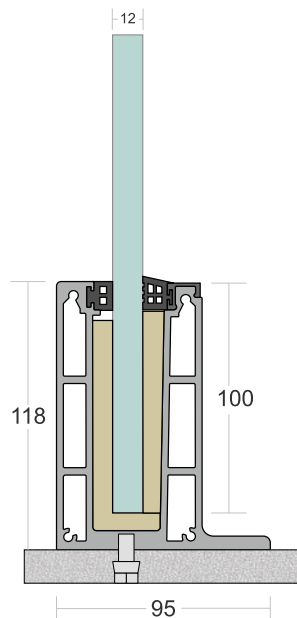

TYPE :	Continuos Profile System
USE :	Indoor & Outdoor
MOUNT :	Top
MATERIAL :	Aluminium Alloy 6063 - T6
GLASS HEIGHT :	1100mm (max)
GLASS THICKNESS :	12mm to 1752mm
FINISH :	Powder Coat | Wood Coat
LENGTH :	12ft

EASY INSTALLATION

EASY CLEANING

MAINTENANCE FREE

100% RECYCLABLE

WEATHER PROOF

CORROSION RESISTANCE