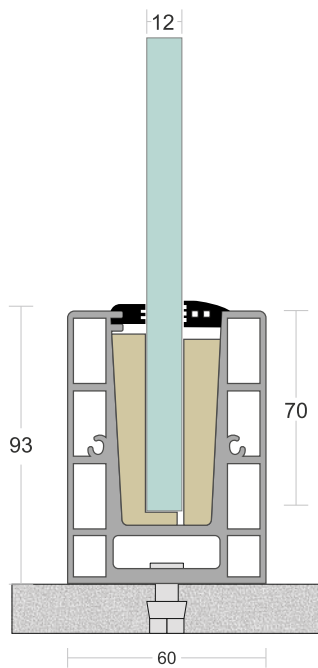

TYPE :	Continuos Profile System
USE :	Indoor & Outdoor
MOUNT :	Top | Concealed
MATERIAL :	Aluminium Alloy 6063 - T6
GLASS HEIGHT :	970mm (max)
GLASS THICKNESS :	12mm to 13.52mm
FINISH :	Powder Coat | Wood Coat
LENGTH :	12ft | 16ft

EASY INSTALLATION

EASY CLEANING

MAINTENANCE FREE

100% RECYCLABLE

WEATHER PROOF

CORROSION RESISTANCE