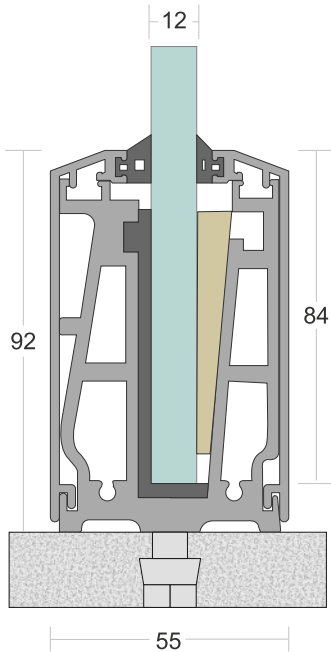

TYPE : Bracket with Cover System

USE : Indoor & Outdoor

MOUNT : Top

MATERIAL : Aluminium Alloy 6063 - T6

GLASS HEIGHT : 970mm (max)

GLASS THICKNESS : 12mm

FINISH : Powder Coat | Wood Coat

LENGTH : 12ft | 16ft

EASY INSTALLATION

EASY CLEANING

MAINTENANCE FREE

100% RECYCLABLE

WEATHER PROOF

CORROSION RESISTANCE