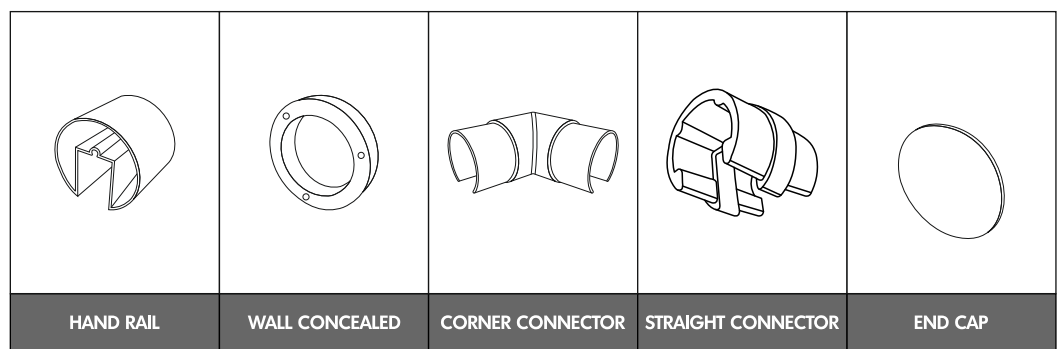

HR-02 (40X40mm Square)

HR-03 (25X25mm)

HR-04 (50mm Round)

HANDRAIL & ACCESSORIES

HR-06 (65X38mm)

| | | | | |
|---|---|--|---|---|
|  |  |  |  |  |
| HAND RAIL | WALL CONCEALED | CORNER CONNECTOR | STRAIGHT CONNECTOR | END CAP |