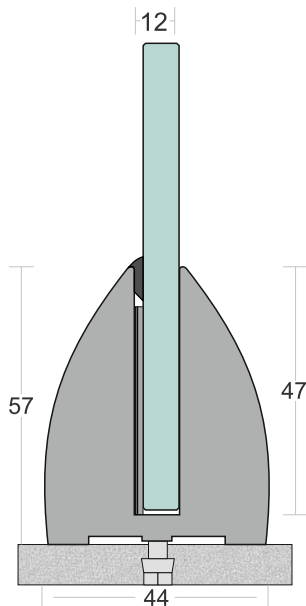

TYPE :	Bracket System
USE :	Indoor & Outdoor
MOUNT :	Top
MATERIAL :	Aluminium Alloy 6063 - T6
GLASS HEIGHT :	900mm (max)
GLASS THICKNESS :	12mm
FINISH :	Powder Coat | Wood Coat
LENGTH :	57mm/pcs

EASY INSTALLATION

EASY CLEANING

MAINTENANCE FREE

100% RECYCLABLE

WEATHER PROOF

CORROSION RESISTANCE