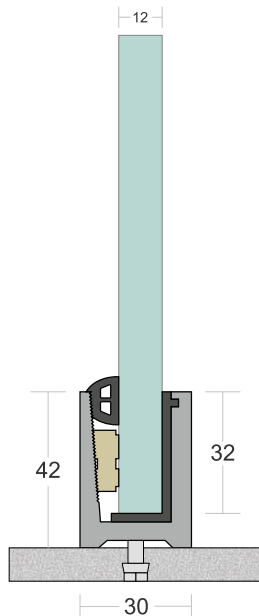

TYPE :	Continuos Profile System
USE :	Indoor & Outdoor
MOUNT :	Top | Concealed
MATERIAL :	Aluminium Alloy 6063 - T6
GLASS HEIGHT :	900mm (max)
GLASS THICKNESS :	12mm
FINISH :	Powder Coat | Wood Coat
LENGTH :	12ft | 16ft

EASY INSTALLATION
EASY CLEANING

MAINTENANCE FREE
100% RECYCLABLE

WEATHER PROOF
CORROSION RESISTANCE