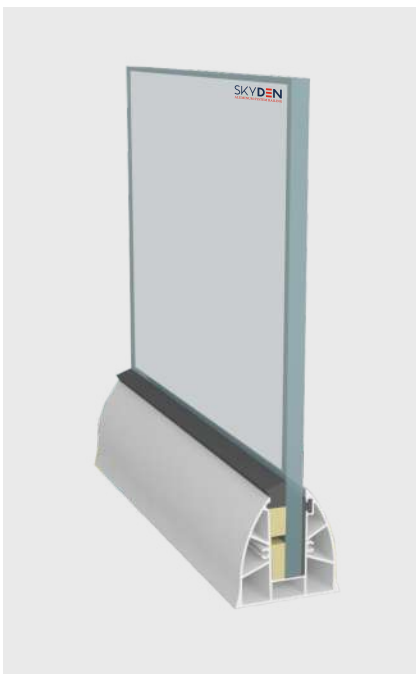

EASY INSTALLATION

EASY CLEANING

MAINTENANCE FREE

100% RECYCLABLE

WEATHER PROOF

CORROSION RESISTANCE

SD 10

| | |
|--------------------------|---------------------------|
| TYPE : | Continuos Profile System |
| USE : | Indoor & Outdoor |
| MOUNT : | Top |
| MATERIAL : | Aluminium Alloy 6063 - T6 |
| GLASS HEIGHT : | 970 (max) |
| GLASS THICKNESS : | 12mm |
| FINISH : | Powder Coat Wood Coat |
| LENGTH : | 12ft 16ft |