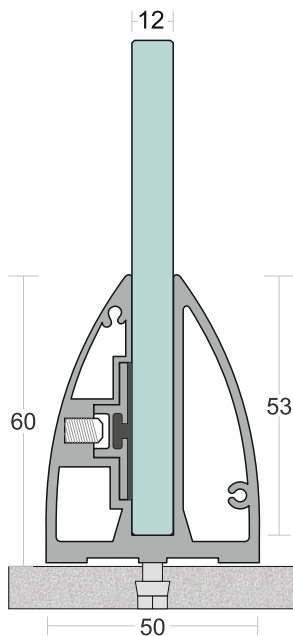

TYPE :	Continuos Profile System
USE :	Indoor & Outdoor
MOUNT :	Top
MATERIAL :	Aluminium Alloy 6063 - T6
GLASS HEIGHT :	970mm (max)
GLASS THICKNESS :	12mm
FINISH :	Powder Coat | Wood Coat
LENGTH :	12ft | 16ft

EASY INSTALLATION

EASY CLEANING

MAINTENANCE FREE

100% RECYCLABLE

WEATHER PROOF

CORROSION RESISTANCE