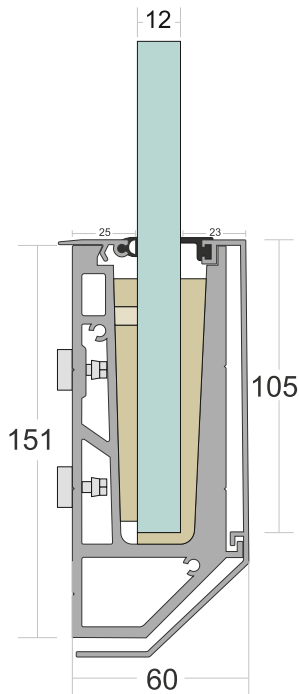

TYPE :	Bracket with Cover System
USE :	Indoor & Outdoor
MOUNT :	Side
MATERIAL :	Aluminium Alloy 6063 - T6
GLASS HEIGHT :	1100mm (max)
GLASS THICKNESS :	12mm, 13.52mm
FINISH :	Powder Coat | Wood Coat
LENGTH :	12ft | 16ft

EASY INSTALLATION
EASY CLEANING

MAINTENANCE FREE
100% RECYCLABLE

WEATHER PROOF
CORROSION RESISTANCE