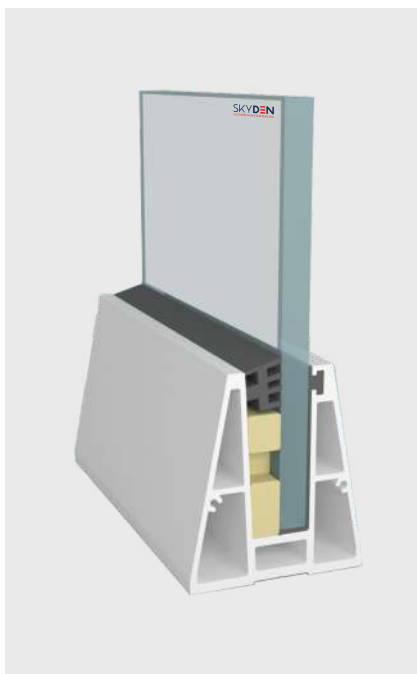

EASY INSTALLATION

EASY CLEANING

MAINTENANCE FREE

100% RECYCLABLE

WEATHER PROOF

CORROSION RESISTANCE

SD 09

| | |
|--------------------------|---------------------------|
| TYPE : | Continuos Profile System |
| USE : | Indoor & Outdoor |
| MOUNT : | Top |
| MATERIAL : | Aluminium Alloy 6063 - T6 |
| GLASS HEIGHT : | 970mm (max) |
| GLASS THICKNESS : | 12mm |
| FINISH : | Powder Coat Wood Coat |
| LENGTH : | 12ft 16ft |