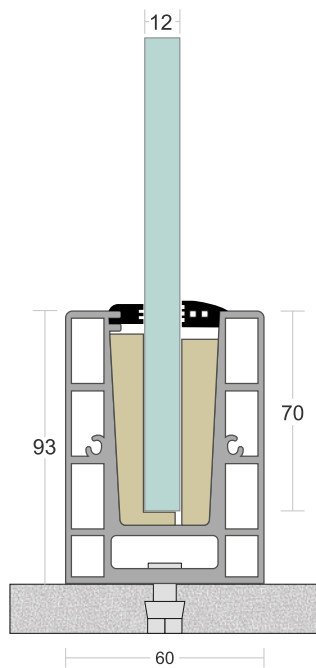

TYPE :	Bracket System
USE :	Indoor & Outdoor
MOUNT :	Top
MATERIAL :	Aluminium Alloy 6063 - T6
GLASS HEIGHT :	970mm (max)
GLASS THICKNESS :	12mm
FINISH :	Powder Coat | Wood Coat
LENGTH :	65mm/pcs

EASY INSTALLATION

EASY CLEANING

MAINTENANCE FREE

100% RECYCLABLE

WEATHER PROOF

CORROSION RESISTANCE