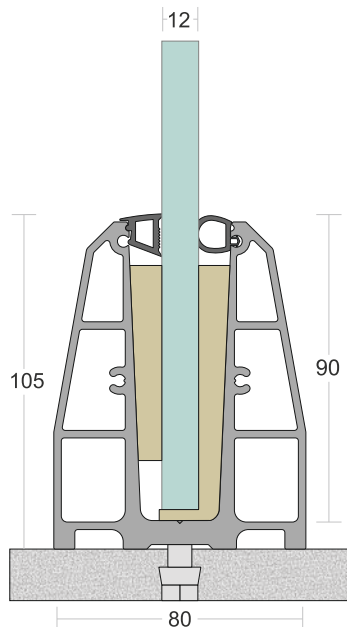

- **TYPE :** Continuous Profile System

- **USE :** Indoor & Outdoor

- **MOUNT :** Top

- **MATERIAL :** Aluminium Alloy 6063 - T6

- **GLASS HEIGHT :** 970mm (max)

- **GLASS THICKNESS :** 12mm to 13.52mm

- **FINISH :** Powder Coat | Wood Coat

- **LENGTH :** 12ft | 16ft

EASY INSTALLATION

MAINTENANCE FREE

WEATHER PROOF

EASY CLEANING

100% RECYCLABLE

CORROSION RESISTANCE