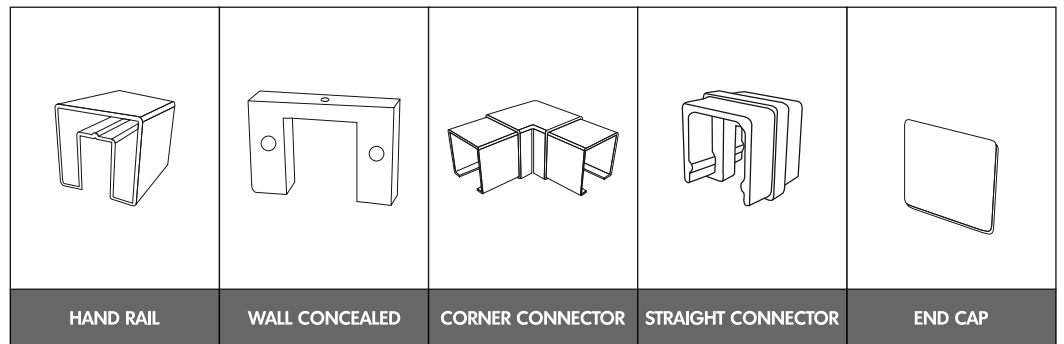

HR-03 (25X25mm)