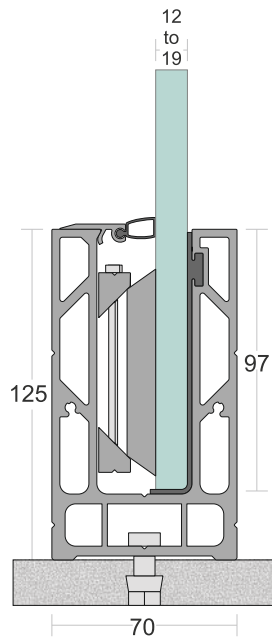

TYPE :	Bracket with Side Cap System
USE :	Indoor & Outdoor
MOUNT :	Top
MATERIAL :	Aluminium Alloy 6063 - T6
GLASS HEIGHT :	1100mm (max)
GLASS THICKNESS :	12mm to 15.52mm
FINISH :	Powder Coat | Wood Coat
LENGTH :	70mm/pcs

EASY INSTALLATION

EASY CLEANING

MAINTENANCE FREE

100% RECYCLABLE

WEATHER PROOF

CORROSION RESISTANCE