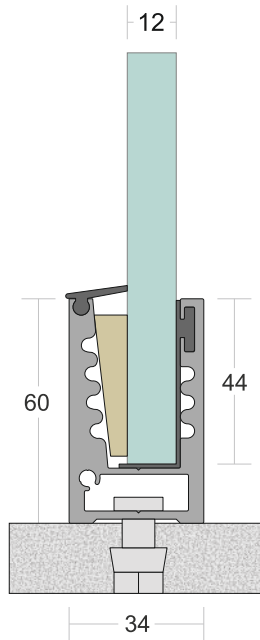

EASY INSTALLATION

EASY CLEANING

MAINTENANCE FREE

100% RECYCLABLE

WEATHER PROOF

CORROSION RESISTANCE

SD 06

| | |
|--------------------------|---------------------------|
| TYPE : | Continuos Profile System |
| USE : | Indoor & Outdoor |
| MOUNT : | Top Concealed |
| MATERIAL : | Aluminium Alloy 6063 - T6 |
| GLASS HEIGHT : | 970mm (max) |
| GLASS THICKNESS : | 12mm |
| FINISH : | Powder Coat Wood Coat |
| LENGTH : | 12ft 16ft |