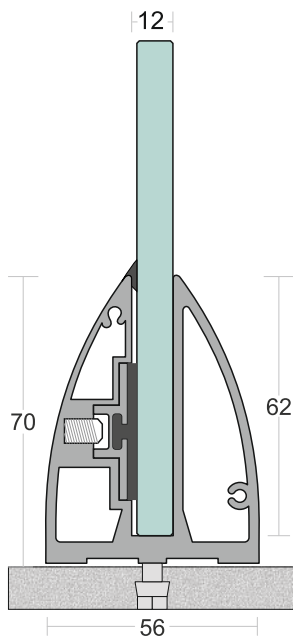

SD 01

| | |
|--------------------------|---------------------------|
| TYPE : | Continuos Profile System |
| USE : | Indoor & Outdoor |
| MOUNT : | Top Concealed Side |
| MATERIAL : | Aluminium Alloy 6063 - T6 |
| GLASS HEIGHT : | 1100mm (max) |
| GLASS THICKNESS : | 12mm to 17.52mm |
| FINISH : | Powder Coat Wood Coat |
| LENGTH : | 12ft. 16ft |

EASY INSTALLATION

EASY CLEANING

MAINTENANCE FREE

100% RECYCLABLE

WEATHER PROOF

CORROSION RESISTANCE

SD 02

| | |
|--------------------------|---------------------------|
| TYPE : | Continuos Profile System |
| USE : | Indoor & Outdoor |
| MOUNT : | Top |
| MATERIAL : | Aluminium Alloy 6063 - T6 |
| GLASS HEIGHT : | 970mm (max) |
| GLASS THICKNESS : | 12mm |
| FINISH : | Powder Coat Wood Coat |
| LENGTH : | 12ft 16ft. |

USE : Indoor & Outdoor

MOUNT : Top

MATERIAL : Aluminium Alloy 6063 - T6

GLASS HEIGHT : 970mm (max)

GLASS THICKNESS : 12mm

FINISH : Powder Coat | Wood Coat

LENGTH : 65mm/pcs

EASY INSTALLATION