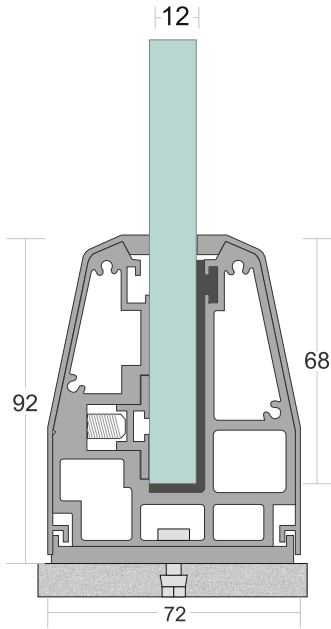

TYPE : Bracket with Cover System

USE : Indoor & Outdoor

MOUNT : Top

MATERIAL : Aluminium Alloy 6063 - T6

GLASS HEIGHT : 970mm (max)

GLASS THICKNESS : 12mm

FINISH : Powder Coat | Wood Coat

LENGTH : 12ft | 16ft

EASY INSTALLATION

EASY CLEANING

MAINTENANCE FREE

100% RECYCLABLE

WEATHER PROOF

CORROSION RESISTANCE