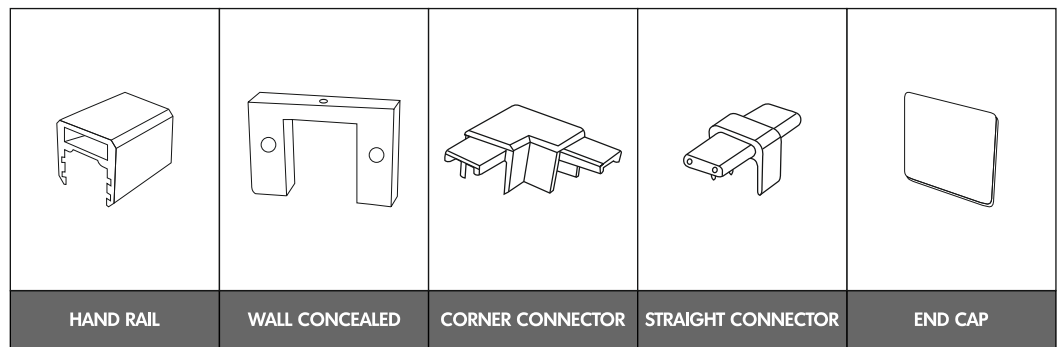

HR-04 (50mm Round)