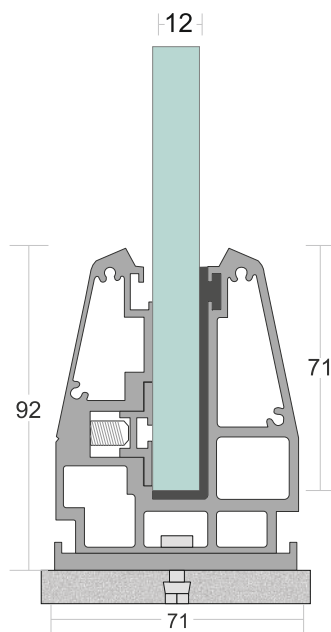

SD 01

| | |
|--------------------------|---------------------------|
| TYPE : | Continuos Profile System |
| USE : | Indoor & Outdoor |
| MOUNT : | Top Concealed Side |
| MATERIAL : | Aluminium Alloy 6063 - T6 |
| GLASS HEIGHT : | 1100mm (max) |
| GLASS THICKNESS : | 12mm to 17.52mm |
| FINISH : | Powder Coat Wood Coat |
| LENGTH : | 12ft. 16ft |

USE : Indoor & Outdoor

MOUNT : Top

MATERIAL : Aluminium Alloy 6063 - T6

GLASS HEIGHT : 970mm (max)

GLASS THICKNESS : 12mm

FINISH : Powder Coat | Wood Coat

LENGTH : 12ft | 16ft

EASY INSTALLATION

EASY CLEANING

MAINTENANCE FREE

100% RECYCLABLE

WEATHER PROOF

CORROSION RESISTANCE

SD 16B

| | |
|--------------------------|---------------------------|
| TYPE : | Bracket with Side Cap |
| USE : | Indoor & Outdoor |
| MOUNT : | Top |
| MATERIAL : | Aluminium Alloy 6063 - T6 |
| GLASS HEIGHT : | 970mm (max) |
| GLASS THICKNESS : | 12mm |
| FINISH : | Powder Coat Wood Coat |
| LENGTH : | 65mm/pcs |