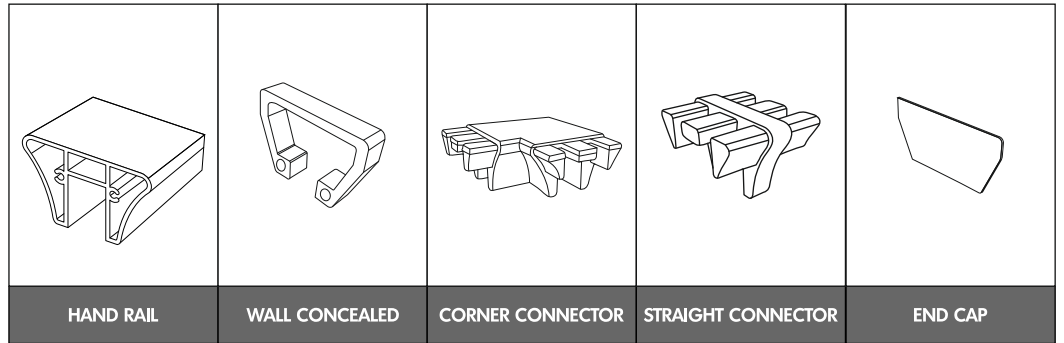

HR-19 (60X40mm)