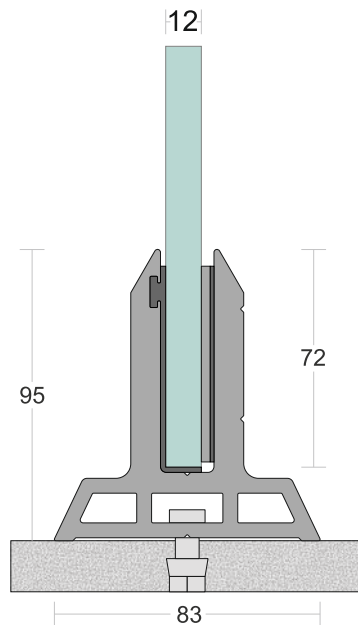

EASY INSTALLATION

EASY CLEANING

MAINTENANCE FREE

100% RECYCLABLE

WEATHER PROOF

CORROSION RESISTANCE

SD 05

| | |
|--------------------------|---------------------------|
| TYPE : | Bracket System |
| USE : | Indoor & Outdoor |
| MOUNT : | Top |
| MATERIAL : | Aluminium Alloy 6063 - T6 |
| GLASS HEIGHT : | 970mm (max) |
| GLASS THICKNESS : | 12mm |
| FINISH : | Powder Coat Wood Coat |
| LENGTH : | 65mm/pcs |