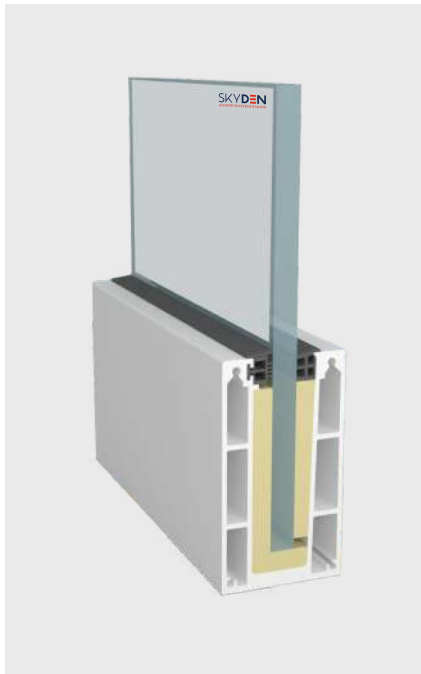

EASY INSTALLATION

EASY CLEANING

MAINTENANCE FREE

100% RECYCLABLE

WEATHER PROOF

CORROSION RESISTANCE

SD 07

| | |
|--------------------------|---------------------------|
| TYPE : | Continuos Profile System |
| USE : | Indoor & Outdoor |
| MOUNT : | Top Concealed |
| MATERIAL : | Aluminium Alloy 6063 - T6 |
| GLASS HEIGHT : | 1100mm (max) |
| GLASS THICKNESS : | 12mm to 17.52mm |
| FINISH : | Powder Coat Wood Coat |
| LENGTH : | 12ft 16ft |