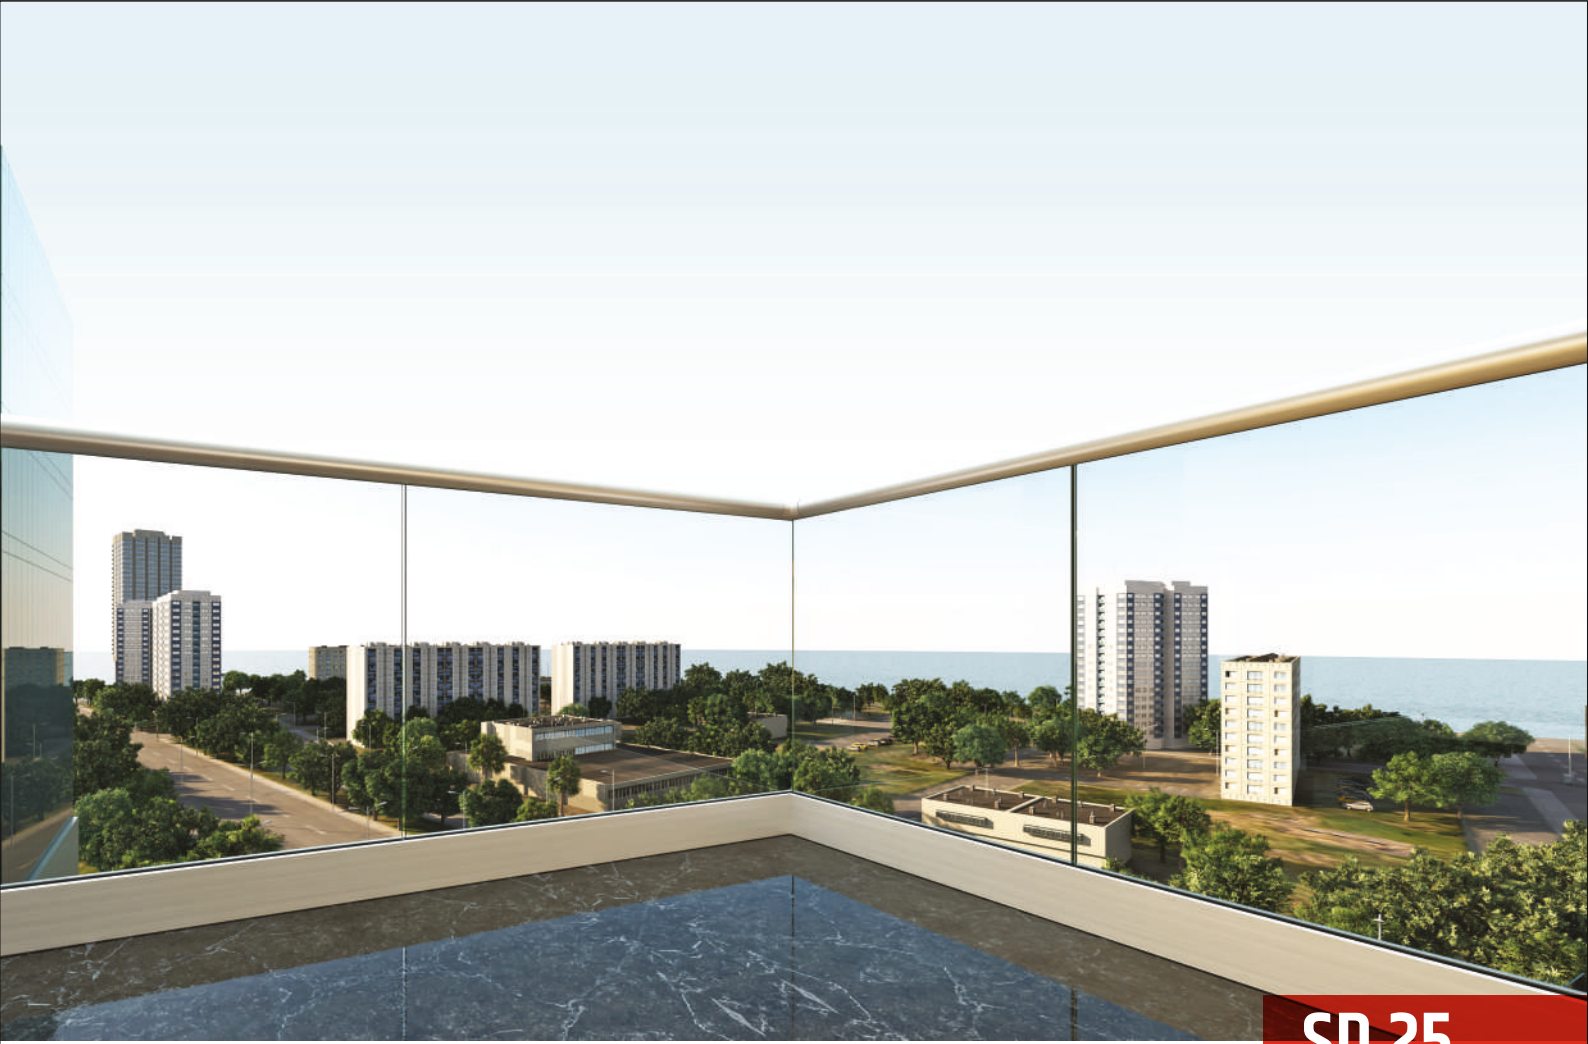

EASY INSTALLATION

EASY CLEANING

MAINTENANCE FREE

100% RECYCLABLE

WEATHER PROOF

CORROSION RESISTANCE

SD 25

TYPE : Bracket with Cover System