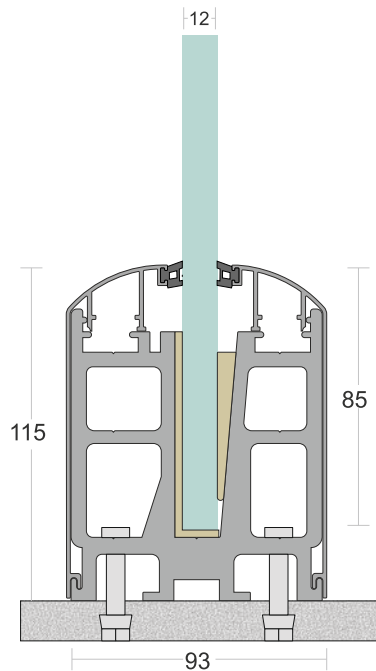

TYPE :	Bracket with Cover System
USE :	Indoor & Outdoor
MOUNT :	Top
MATERIAL :	Aluminium Alloy 6063 - T6
GLASS HEIGHT :	970 (max)
GLASS THICKNESS :	12mm
FINISH :	Powder Coat | Wood Coat
LENGTH :	12ft | 16ft

EASY INSTALLATION

MAINTENANCE FREE

WEATHER PROOF

EASY CLEANING

100% RECYCLABLE

CORROSION RESISTANCE