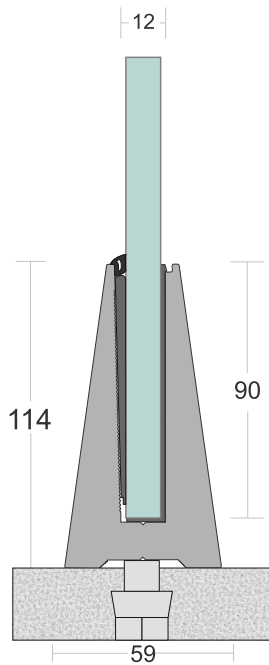

TYPE :	Bracket System
USE :	Indoor & Outdoor
MOUNT :	Top
MATERIAL :	Aluminium Alloy 6063 - T6
GLASS HEIGHT :	970mm (max)
GLASS THICKNESS :	12mm
FINISH :	Powder Coat | Wood Coat
LENGTH :	55mm/pcs

EASY INSTALLATION

EASY CLEANING

MAINTENANCE FREE

100% RECYCLABLE

WEATHER PROOF

CORROSION RESISTANCE