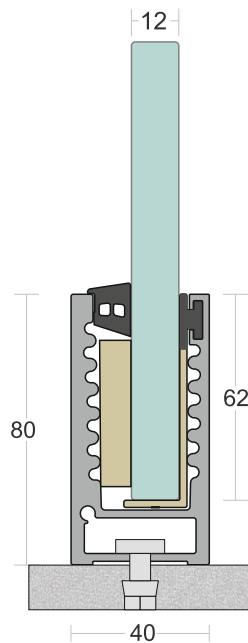

EASY INSTALLATION

EASY CLEANING

MAINTENANCE FREE

100% RECYCLABLE

WEATHER PROOF

CORROSION RESISTANCE

SD 08

| | |
|--------------------------|---------------------------|
| TYPE : | Continuos Profile System |
| USE : | Indoor & Outdoor |
| MOUNT : | Top Concealed |
| MATERIAL : | Aluminium Alloy 6063 - T6 |
| GLASS HEIGHT : | 970mm (max) |
| GLASS THICKNESS : | 12mm |
| FINISH : | Powder Coat Wood Coat |
| LENGTH : | 12ft 16ft |